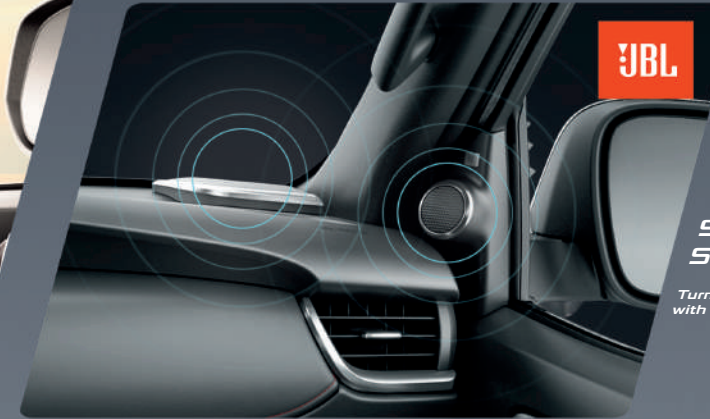

9-speaker JBL Sound System

Turn up and make every ride the ride of your life with a premium 9-Speaker JBL Sound System.

New Meter Gauge

Updated display with a sleek, stylish new look that enhances the appearance of the entire dashboard.