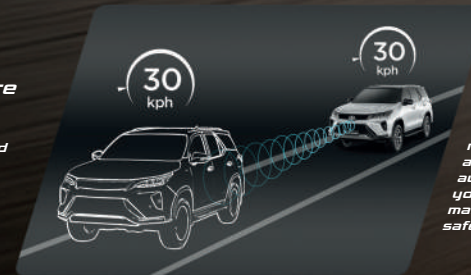

Lane Departure Alert¹

Provides an audible and visual alert when the system senses your car deviating from its lane.

Adaptive Cruise Control¹

Sensors continuously monitor the vehicle ahead of you and automatically adjusts your cruising speed to maintain a consistently safe distance.

Toyota Safety Sense

Toyota Safety Sense (TSS) is your indispensable virtual safety margin that intelligently aids your driving right at the most crucial moments. Utilizing the latest in active-safety technology, it keeps you and your passengers safe and sound, and away from harm. **DISCLAIMER:** The driver should understand descriptions mentioned in owner's manual and should not rely on the system and strive for safe driving.

[1] Available in LTD, Q variants, [2] Available in LTD, Q, V variants